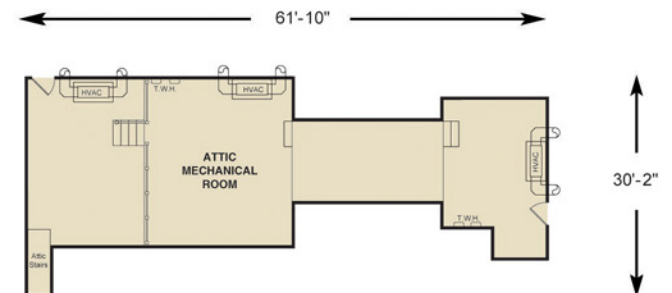

SECOND FLOOR

See construction specifications for additional information.
© Copyright 2012 Nadeau-Stout Custom Homes, LLC.