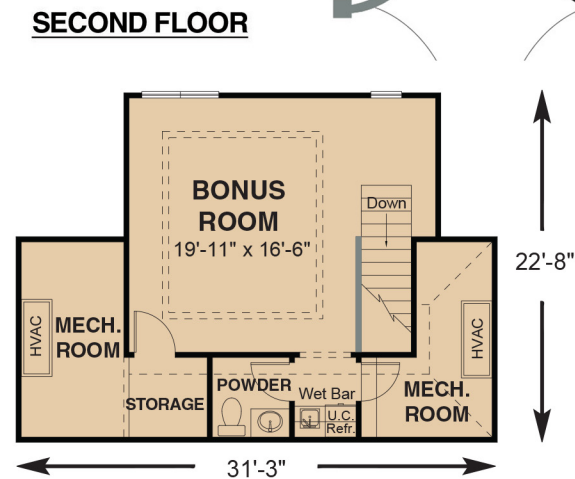

Nadeau STOUT CUSTOM HOMES

3250 SE 58th Ave, Suite 1
Ocala, FL 34480 On Baseline Road, (CR35)
Phone: (352) 387-1597 Fax (352) 369-7329
CBC1258647
www.NShomes.us

Square Footage

Lower Living: 2,964 Lanai: 303
Upper Living: 396 Garage: 604
Front Entry: 154 Mechanical: 212
Total: 4,523

Home Features

- 4 Bedroom; 3 & 1/2 Bath; 2 Car Garage
- Spacious Great Room
- Huge Master Suite with Infinity Bath Room
- Open Kitchen with Island Cabinet
- Master Bath Garden
- Upper Bonus Room
- Customization Available

Cavallo Dolce

© Copyright 2015 Nadeau-Stout Custom Homes, LLC.
See construction specifications for additional information.
*Custom Coffered Ceilings in Great Room, Study, Kitchen,
Master Bath, Master Bedroom, Lanai & Bonus Room